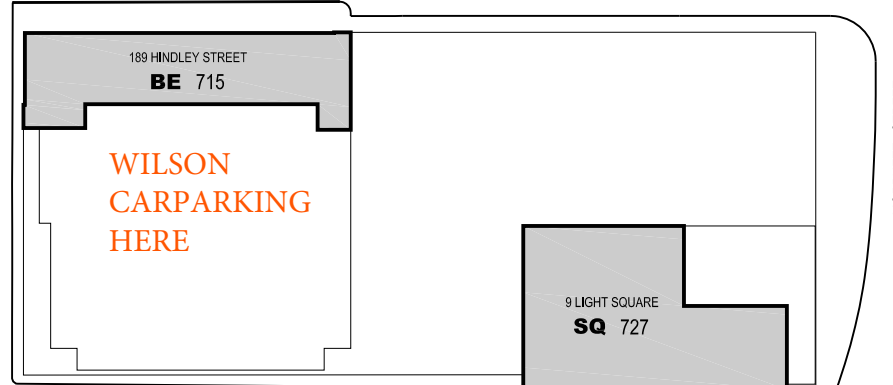

CLARENDON STREET

MORPHETT STREET

CURRIE STREET